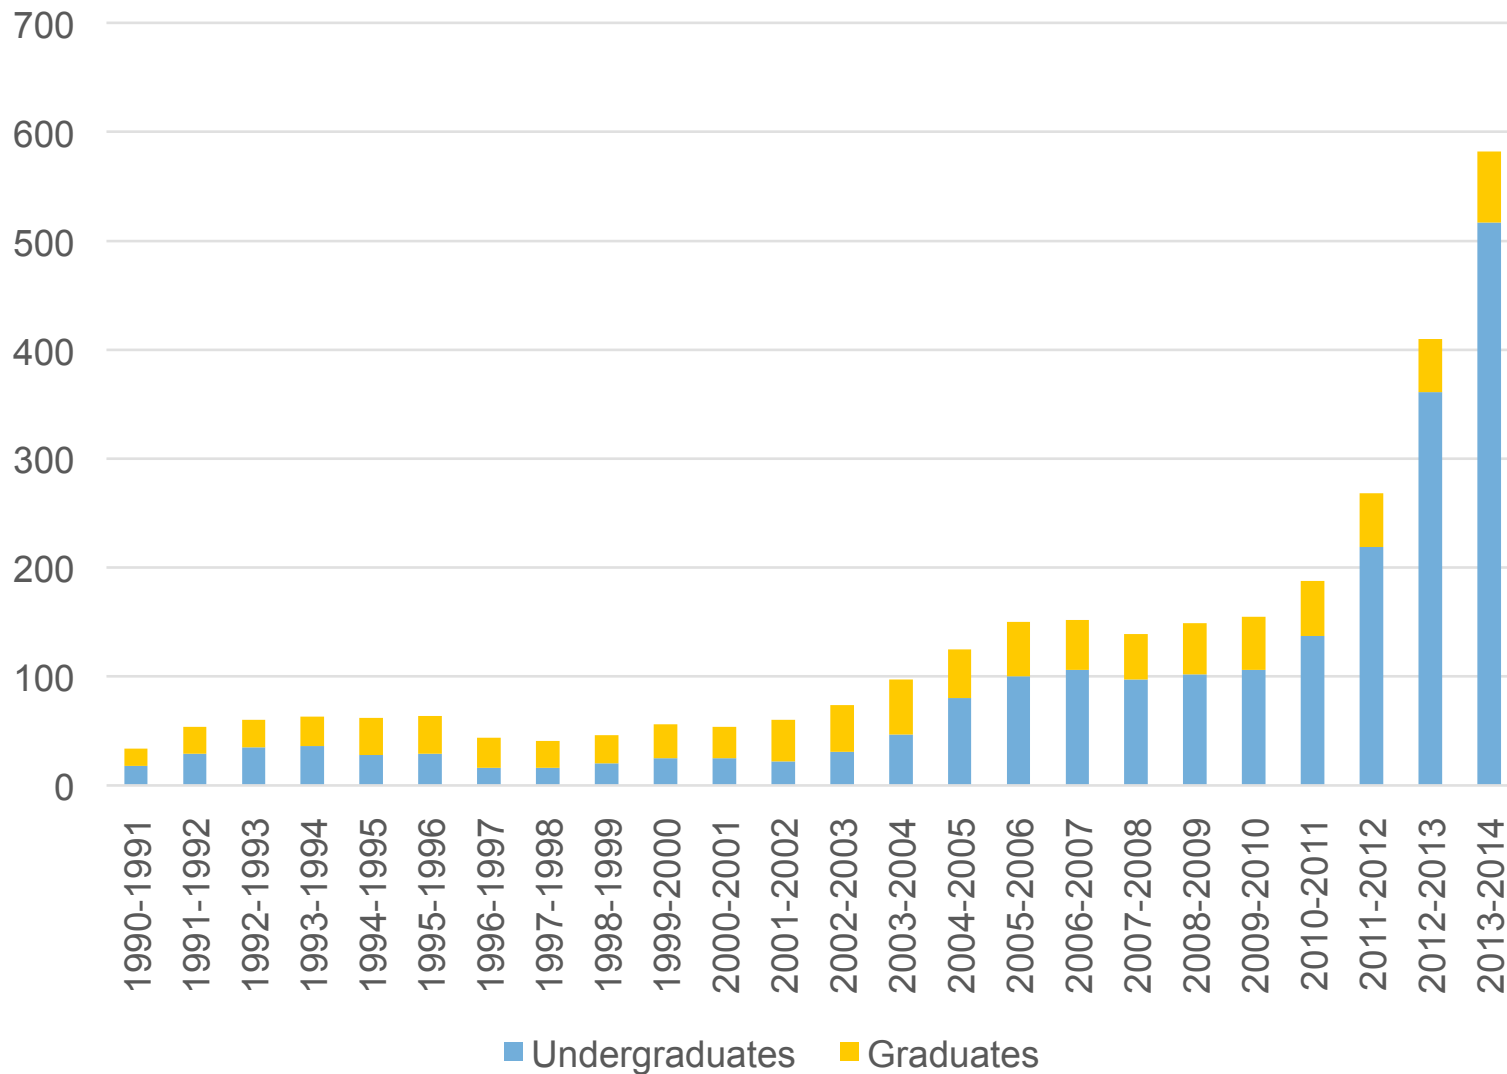

Statistics and Applied Probability

Best Jobs of 2013

Job Ranking	Job Title
1	Actuary
2	Biomedical Engineer
3	Software Engineer
4	Audiologist
5	Financial Planner
6	Dental Hygienist
7	Occupational Therapist
8	Optometrist
9	Physical Therapist
10	Computer Systems Analyst
11	Chiropractor
12	Speech Pathologist
13	Physiologist
14	University Professor
15	Veterinarian
16	Dietician
17	Pharmacist
18	Mathematician
19	Sociologist
20	Statistician
21	Physicist